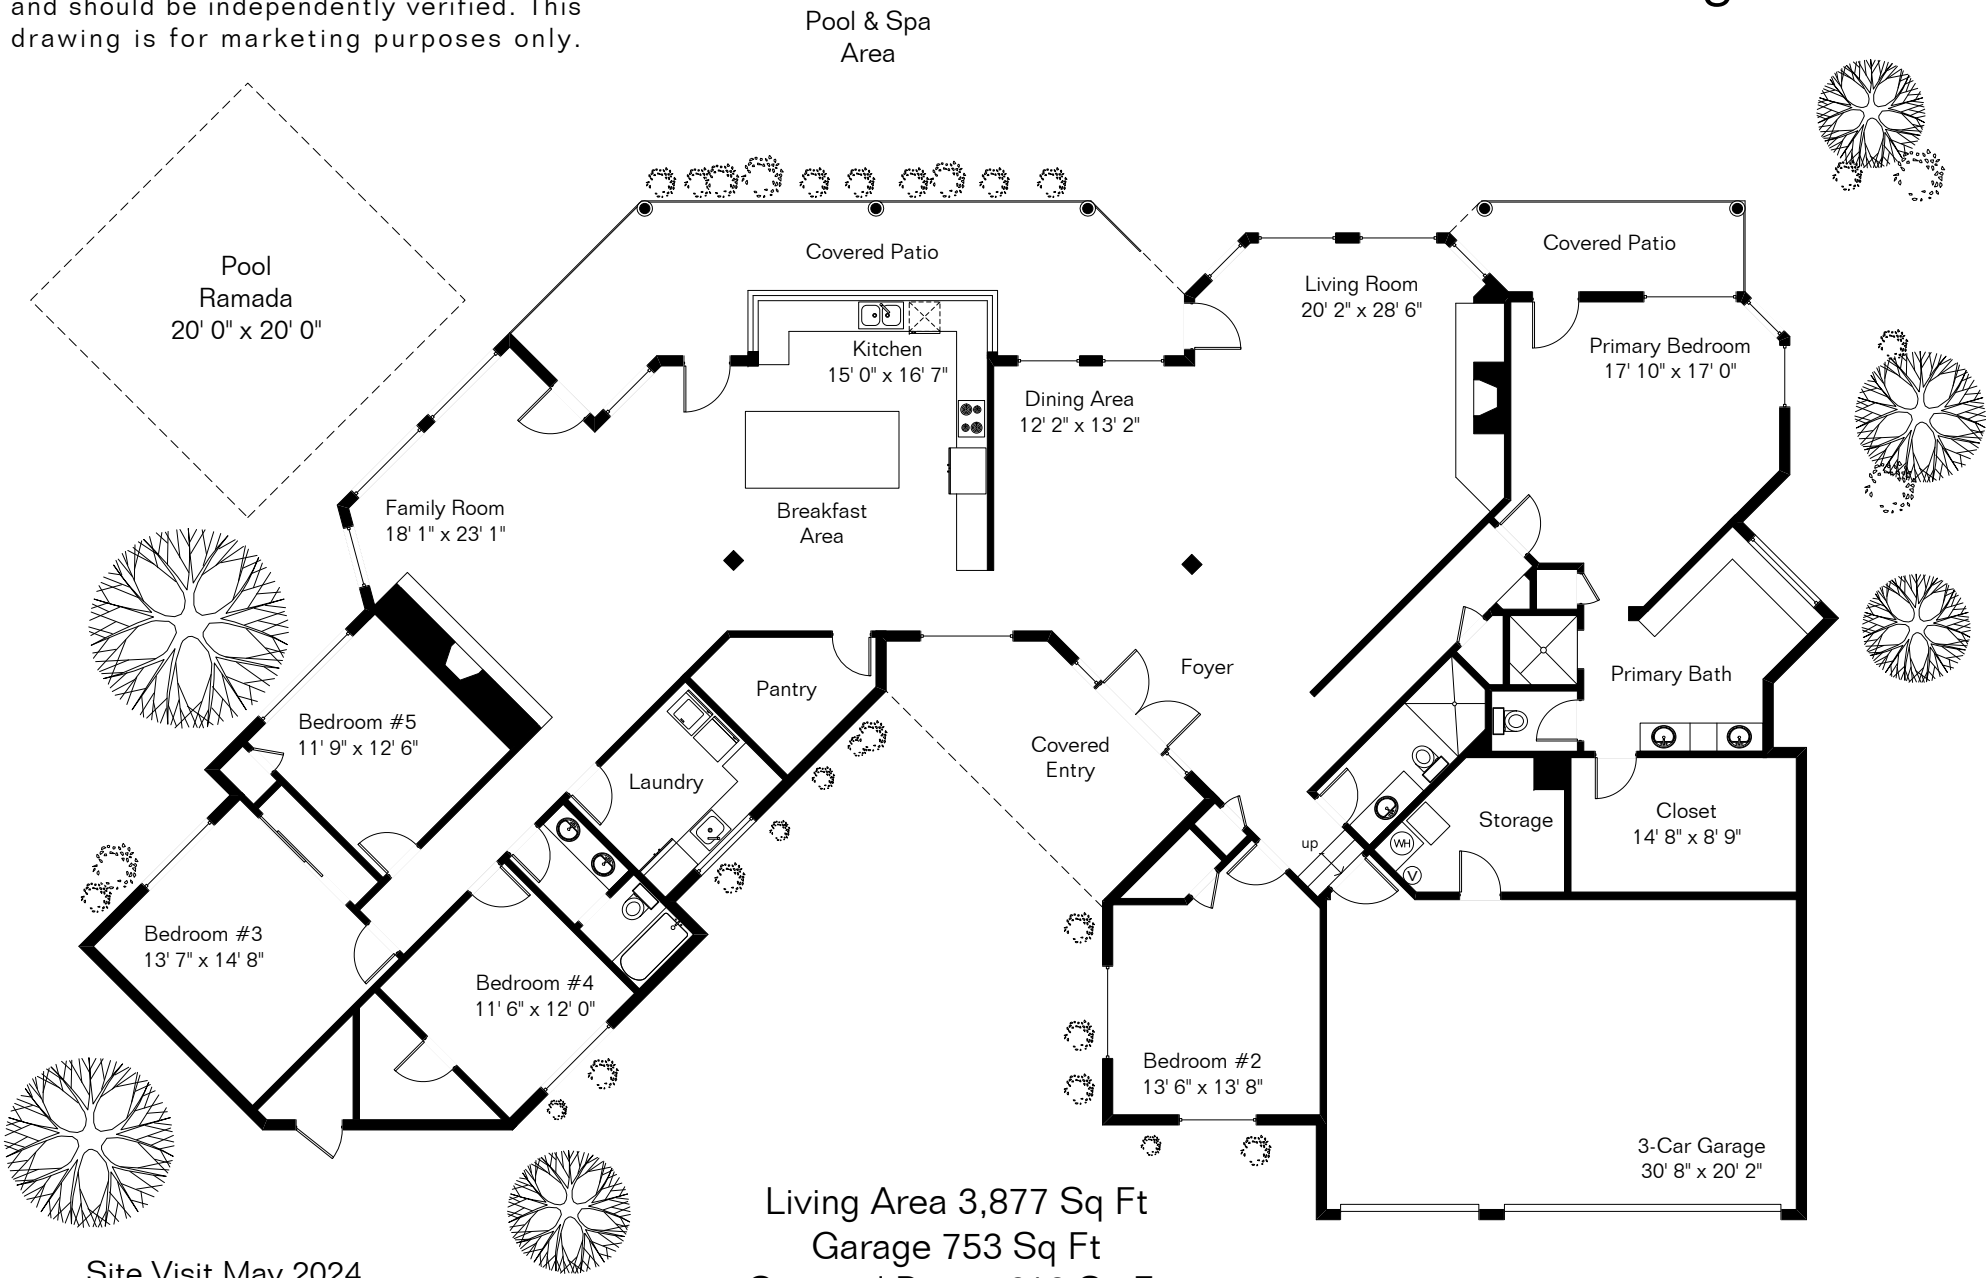

The square footages and room size information are deemed to be reliable but are not guaranteed and should be independently verified. This drawing is for marketing purposes only.

4960 N Summit Ridge Rd

Living Area 3,877 Sq Ft
 Garage 753 Sq Ft
 Covered Patios 619 Sq Ft
 Pool Ramada 400 Sq Ft

Site Visit May 2024
 0 ft. 6 ft. 10 ft. 20 ft.

Copyright 2024 Floor Plans First! LLC
 All Rights Reserved.